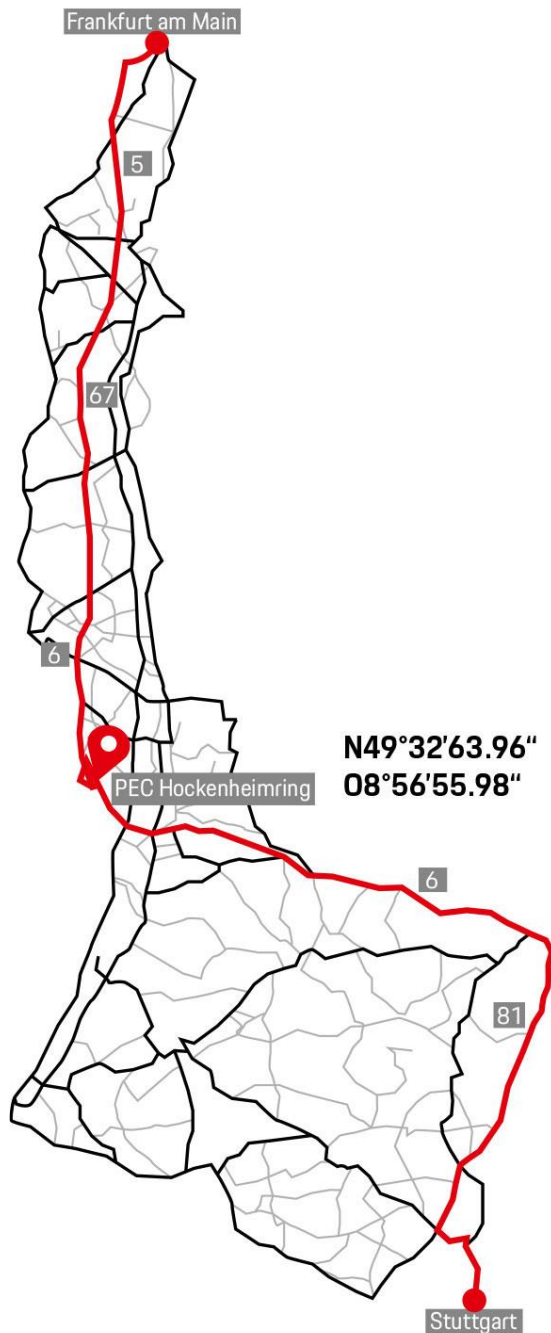

PORSCHE

**EXPERIENCE CENTER
HOCKENHEIMRING**

How to get to the Porsche Experience Center Hockenheimring

Distances

Mannheim and Heidelberg are approximately 20 km away from the Porsche Experience Center Hockenheimring. The distance between the metropolis Frankfurt am Main as well as the Porsche headquarters in Stuttgart-Zuffenhausen and the PEC is just under 100 km or about one hour to drive.

How to reach us by car

The Porsche Experience Center Hockenheimring has excellent links to the transport network via the A6 motorway. Take exit 29 signposted "Schwetzingen/Hockenheim" and follow the B39 to "Hockenheim". Then take the exit signposted "Hockenheim Nord" and follow the signs to the Hockenheimring. When you reach the Hockenheimring circuit, the Porsche Experience Center is clearly signposted (over the Continental bridge towards the Paddock).

Where to park

Free parking is available at the Porsche Experience Center Hockenheimring on the signposted customer car park.

Address

Porsche Experience Center Hockenheimring
Am Motodrom 9-11
68766 Hockenheim, Germany